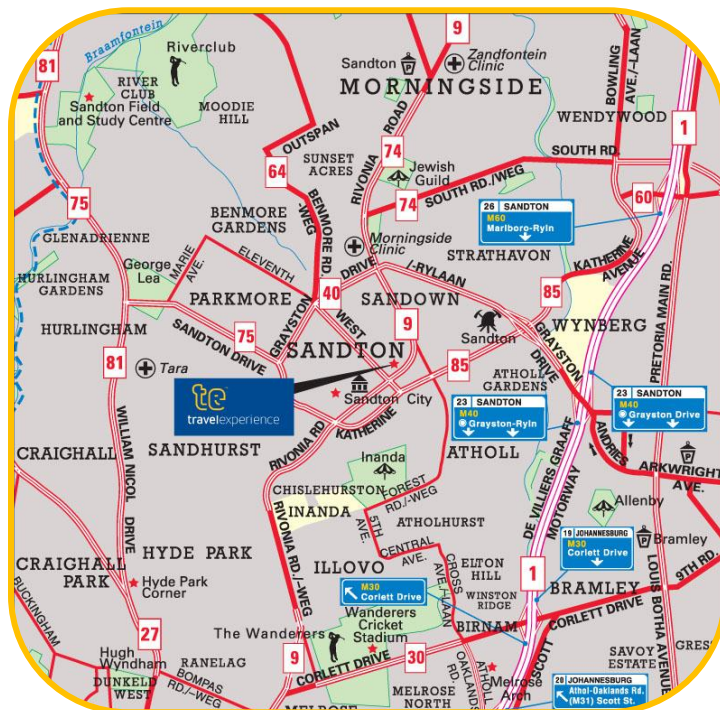

# Village Walk

travel**experience**

## Branch Details:

<b>Tel:</b>	(011) 884 4104
<b>Fax:</b>	(011) 884 1448
<b>E-mail:</b>	<a href="mailto:shameem@interargo.co.za">shameem@interargo.co.za</a>
<b>Address:</b>	Shop U26 The Village Walk Centre Cnr. Maude and Rivonia Road Sandown, Sandton
<b>GPS</b>	S 26.103847°, E 28.060249°
<b>Manager</b>	Shameem Booley

## Operating Hours:

Monday	08h30 – 17h00
Tuesday	08h30 – 17h00
Wednesday	08h30 – 17h00
Thursday	08h30 – 17h00
Friday	08h30 – 17h00
Saturday	09h00 – 14h00
Sunday	Closed
Public Holiday	Closed

As an AA Member you qualify for 10% off selected retail products!