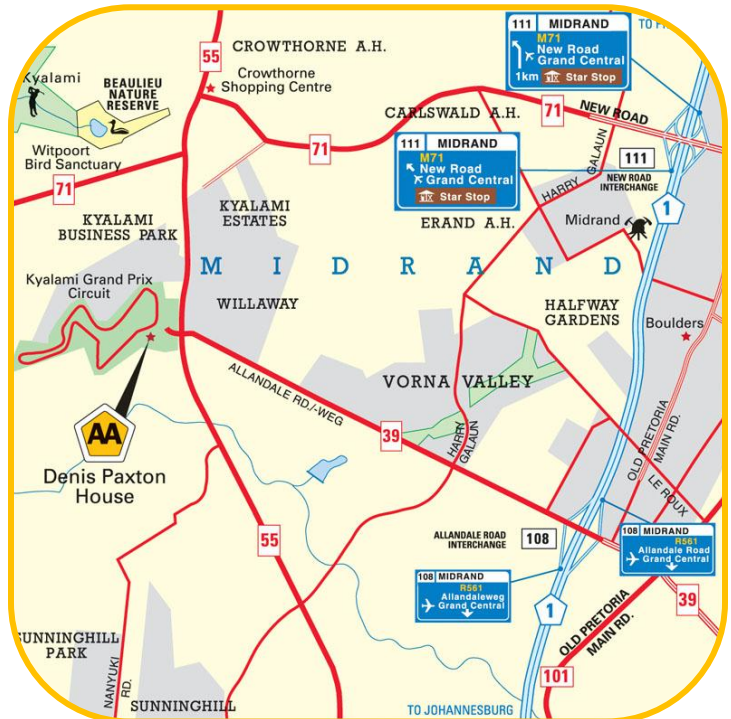

As an AA Member you qualify for 10% off selected retail products!

get out there