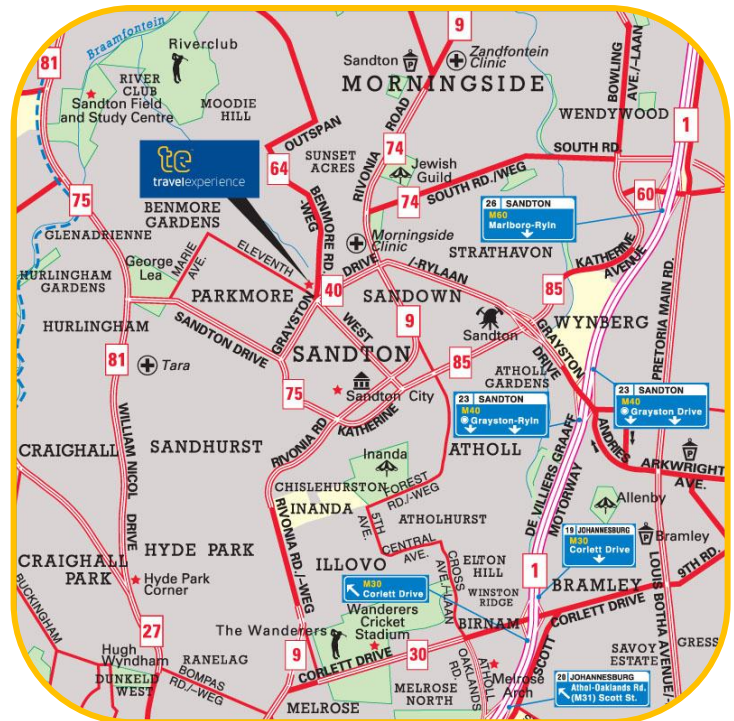

Benmore

travel**experience**

Branch Details

Tel: +27 (011) 884 4104

Fax: +27 (011) 884 1448

E-mail: shameem.b1@teaa.co.za

Address: Shop G02
Benmore Gardens
Cnr 11th Street and Grayston Drive
Benmore

Coordinates: S 26.60°, E 28.257°

Manager: Shameem Booley

Operating Hours

Monday: 09h00 – 18h00

Tuesday: 09h00 – 18h00

Wednesday: 09h00 – 18h00

Thursday: 09h00 – 18h00

Friday: 09h00 – 18h00

Saturday: 09h00 – 15h00

Sunday: 09h00 – 15h00

Public Holidays: Closed

As an AA Member you qualify for 10% off selected retail products!