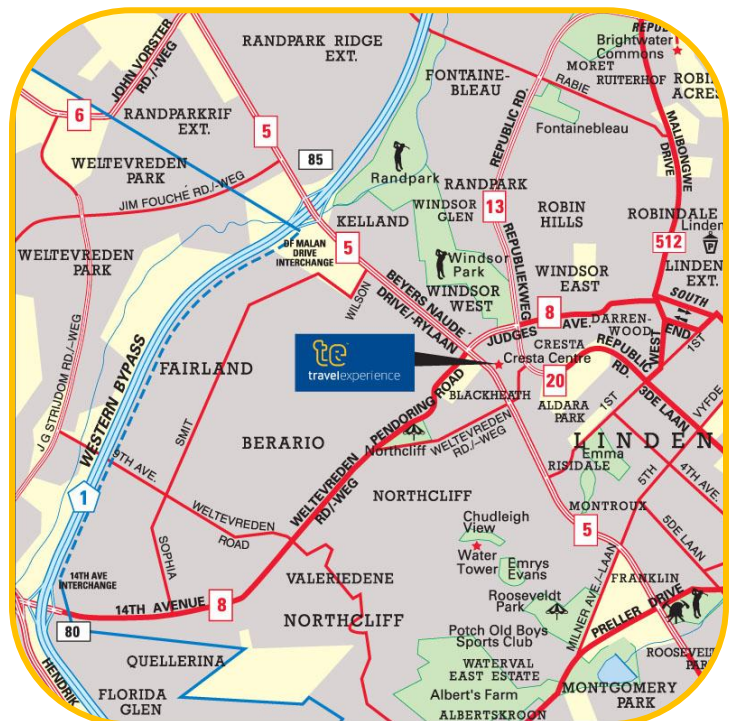

Cresta

travelexperience

Branch Details

Tel: +27 (011) 478 3065

Fax: +27 (011) 478 0227

E-mail: selwyn.naidu@telkomsa.net

Address: Shop 17
Cresta Shopping Centre
Beyers Naude Drive
Cresta

Coordinates: S 26.1305°, E 27.971429°

Manager: Selwyn Naidu

Operating Hours

Monday: 09h00 – 18h00

Tuesday: 09h00 – 18h00

Wednesday: 09h00 – 18h00

Thursday: 09h00 – 18h00

Friday: 09h00 – 19h00

Saturday: 09h00 – 18h00

Sunday: 09h00 – 15h00

Public Holidays: 09h00 – 15h00

As an AA Member you qualify for 10% off selected retail products!