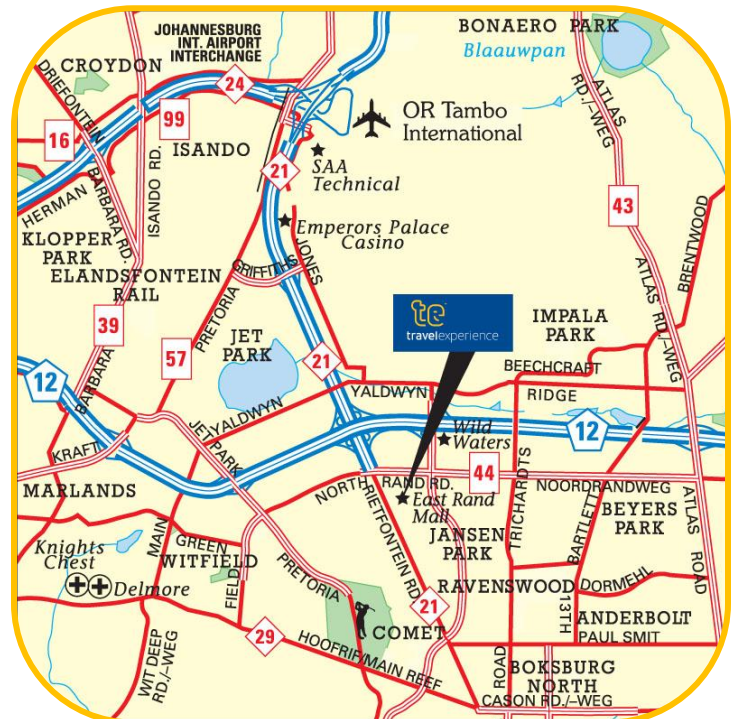

trav**ex**perience

East Rand Mall

Branch Details

Tel: +27 (011) 826 1511/2

Fax: +27 (011) 826 4828

E-mail: susan.funorama@galileosa.co.za

Address: Shop 102
East Rand Mall
Cnr Northrand and Bentel Avenue
Boksburg

Coordinates: S 26.18144°, E 28.24284°

Manager: Susan Mkhabela

Operating Hours

Monday: 08h30 – 16h30

Tuesday: 08h30 – 16h30

Wednesday: 08h30 – 16h30

Thursday: 08h30 – 16h30

Friday: 08h30 – 16h30

Saturday: 09h00 – 12h00

Sunday: Closed

Public Holidays: Closed

As an AA Member you qualify for 10% off selected retail products!