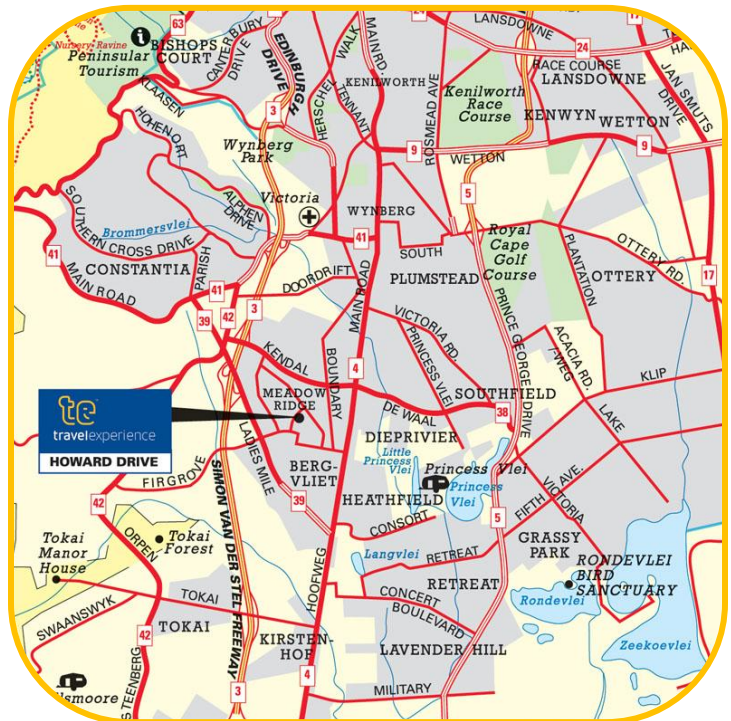

travelexperience

Meadowridge

Branch Details

Tel: +27 (021) 715 2850

Fax: +27 (021) 715 3543

E-mail: ray@constantiabergtravel.co.za
megan@constantiabergtravel.co.za

Address: Shop 6
Meadowridge Village
Howard Drive

Coordinates: S 34.21954°, E 18.272042°

Managers: Ray Ontong
Megan Fineberg

Operating Hours

Monday: 08h30 – 17h00

Tuesday: 08h30 – 17h00

Wednesday: 08h30 – 17h00

Thursday: 08h30 – 17h00

Friday: 08h30 – 17h00

Saturday: 09h00 – 12h00

Sunday: Closed

Public Holidays: Closed

As an AA Member you qualify for 10% off selected retail products!