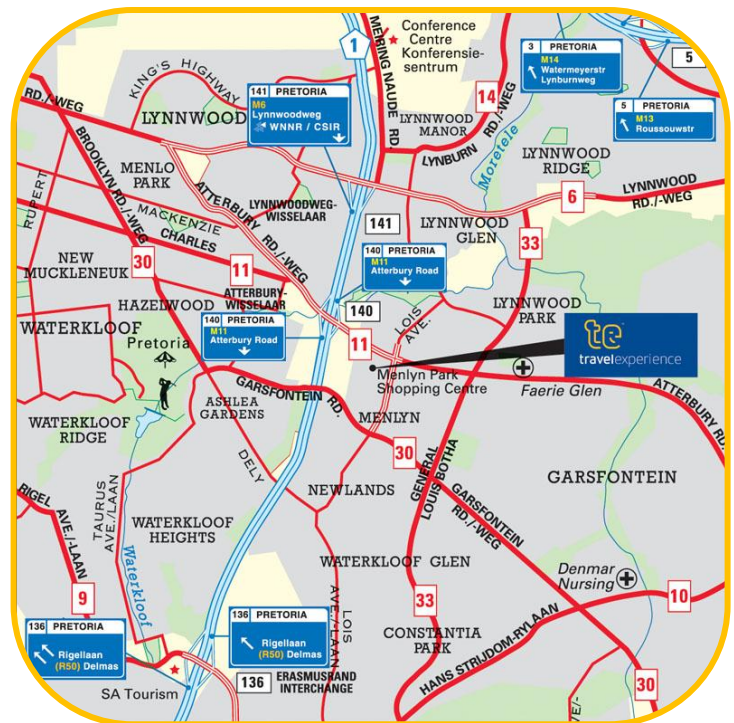

travelexperience

Menlyn Park

Branch Details

Tel: +27 (012) 348 2522

Fax: +27 (012) 348 2601

E-mail: justine@zaplant.co.za
colleen@zaplant.co.za

Address: Shop 2, Level P3, Entrance 3
Menlyn Park Shopping Centre
Atterbury Road

Coordinates: S 25.780596°, E 28.274227°

Managers: Justine Jenkins
Colleen Zeiss

Operating Hours

Monday: 09h00 – 19h00

Tuesday: 09h00 – 19h00

Wednesday: 09h00 – 19h00

Thursday: 09h00 – 19h00

Friday: 09h00 – 21h00

Saturday: 09h00 – 19h00

Sunday: 09h00 – 17h00

Public Holidays: 09h00 – 17h00

As an AA Member you qualify for 10% off selected retail products!