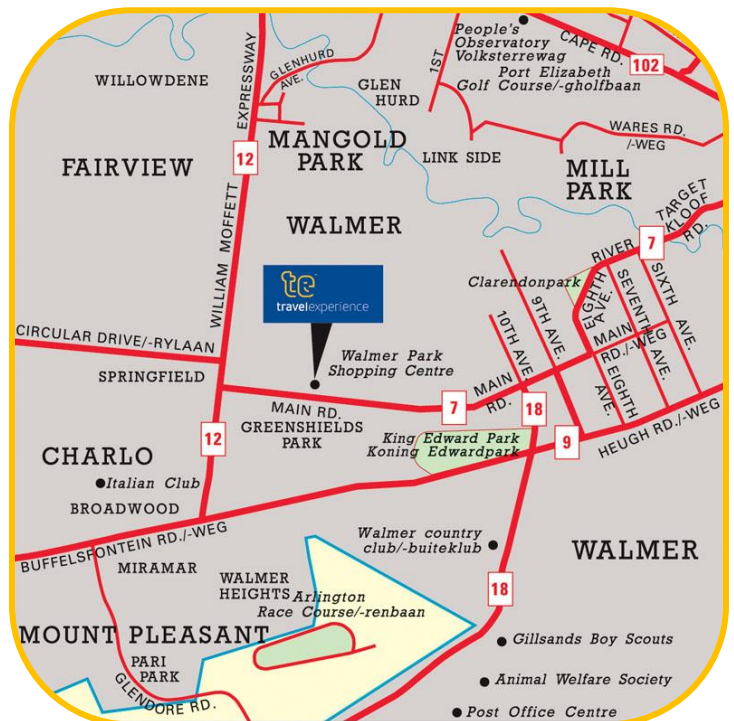

travalexperience

Port Elizabeth

Branch Details

Tel: +27 (041) 368 6452

Fax: +27 (041) 368 6456

E-mail: chantell.s@tea.co.za

Address: Shop 19A
Walmer Park Shopping Centre
Main Road
Walmer

Coordinates: S 33.584891°, E 25.332626°

Manager: Chantell Saunders

Operating Hours

Monday: 09h00 – 18h00

Tuesday: 09h00 – 18h00

Wednesday: 09h00 – 18h00

Thursday: 09h00 – 18h00

Friday: 09h00 – 18h00

Saturday: 09h00 – 17h00

Sunday: 09h00 – 14h00

Public Holidays: 09h00 – 14h00

As an AA Member you qualify for 10% off selected retail products!